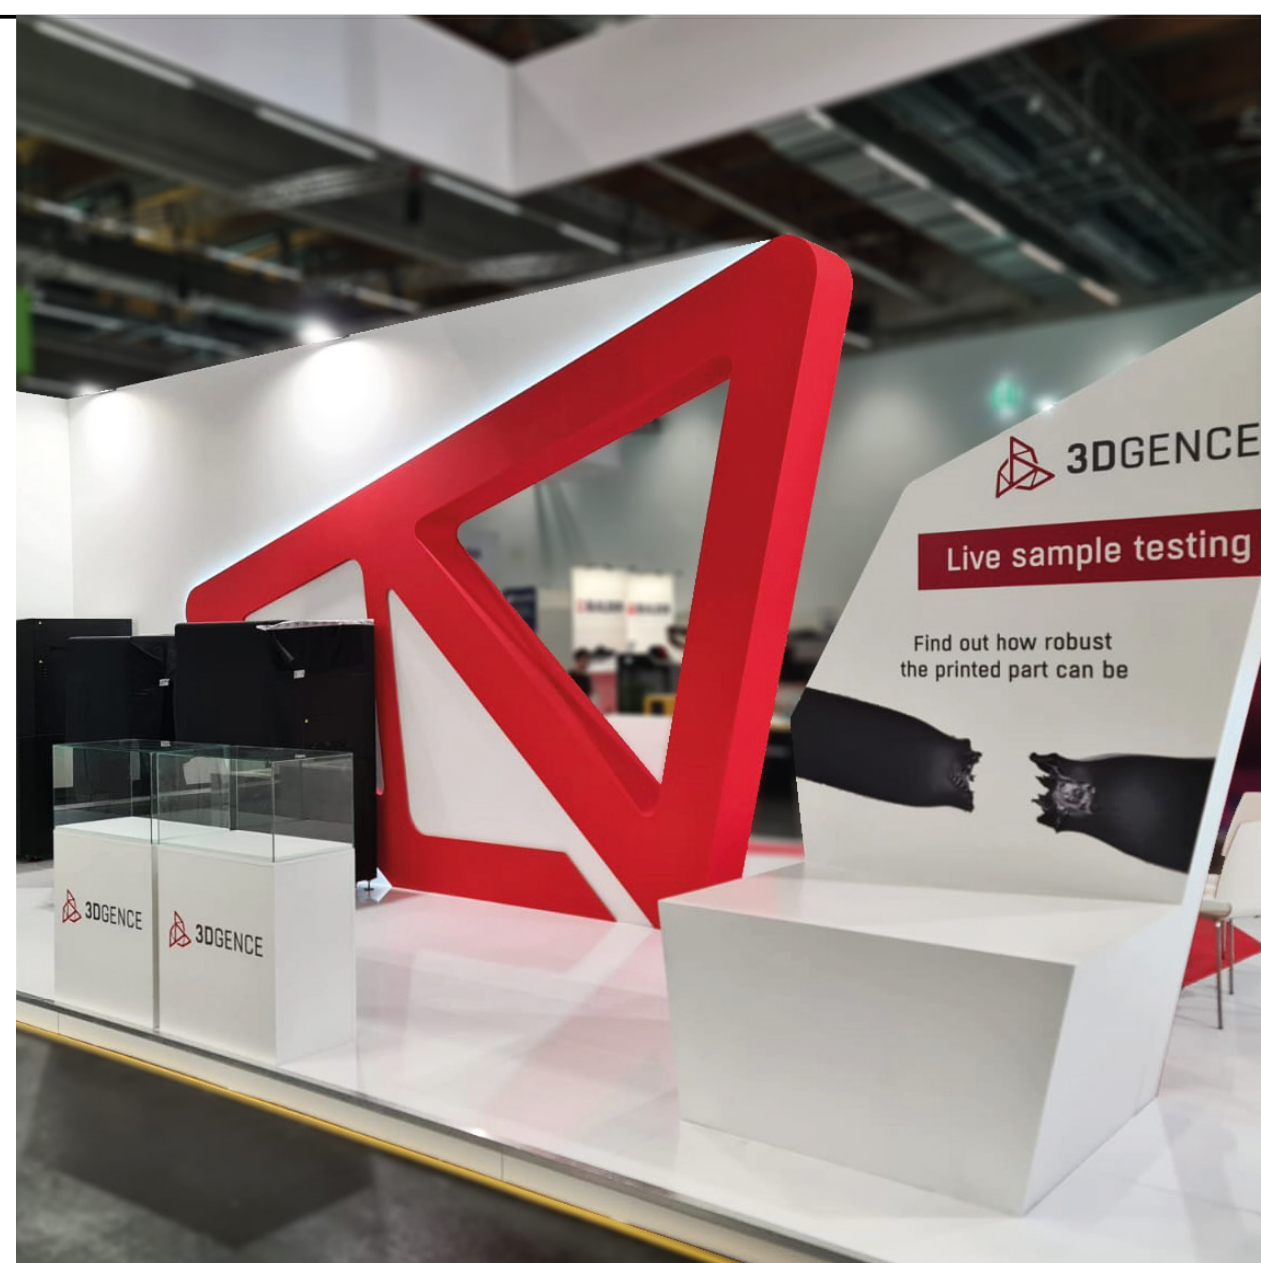

block letters

 **Grünewald**

illuminated welcome desk

 **Grünewald**

 **BETE**
PERFORMANCE SPRAY ENGINEERING

Fair: **Expo Katowice**
Client: Grünwald
Area: 60 m²

Fair: **MSPO Kielce**
 Client: **PONAR**
 Area: 95 m²

PET

3D logo illuminated along the outline

Powered by KONČAR D&ST

PET

logo illuminated by the surface

Powered by KONČAR D&ST

Fair: **Formnext**, Frankfurt
Client: 3D GENCE
Area: 96 m²

Fair: **Electronic Show**, Warszawa
Client: Dreame
Area: 107 m²